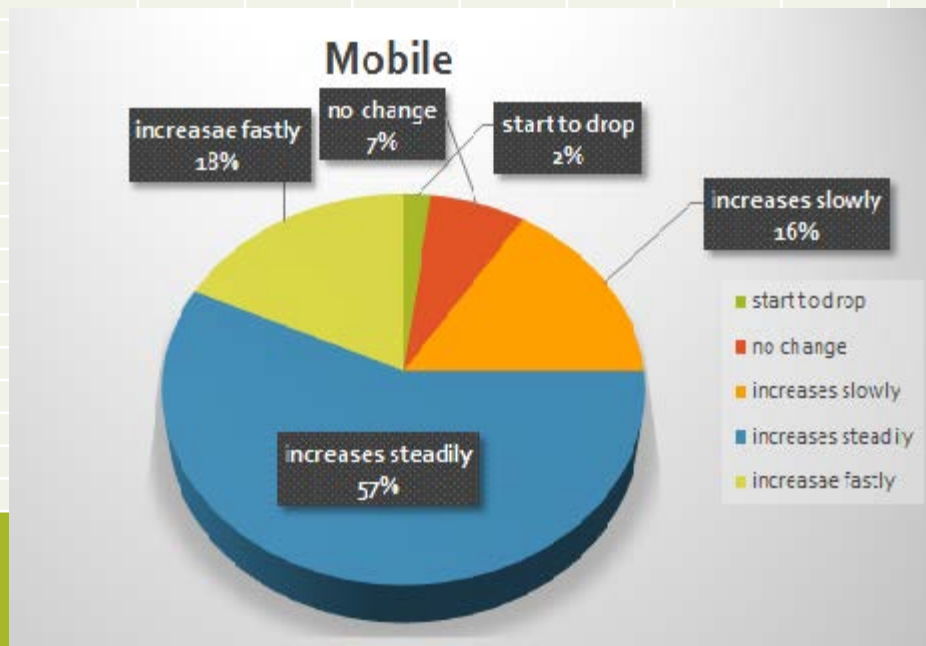

S2D 13 袁顯培 EXCEL-- CIRCLE CHART

	Mobile	iPad
start to drop	2%	3%
no change	7%	9%
increases slowly	16%	13%
increases steadily	57%	55%
increasae fastly	18%	20%

優良作品 S2D 23 袁灝培

EXCEL -CIRCLE CHART 運用