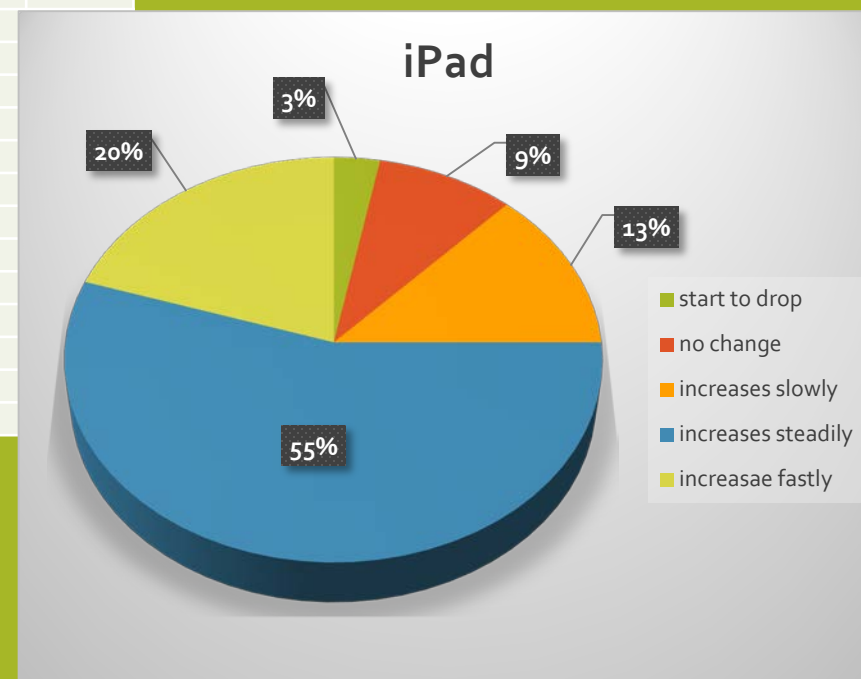

S2D 13 袁顯培 EXCEL-- CIRCLE CHART

	Mobile	iPad
start to drop	2%	3%
no change	7%	9%
increases slowly	16%	13%
increases steadily	57%	55%
increasae fastly	18%	20%

優良作品 S2D 23 袁灝培

EXCEL -CIRCLE CHART 運用